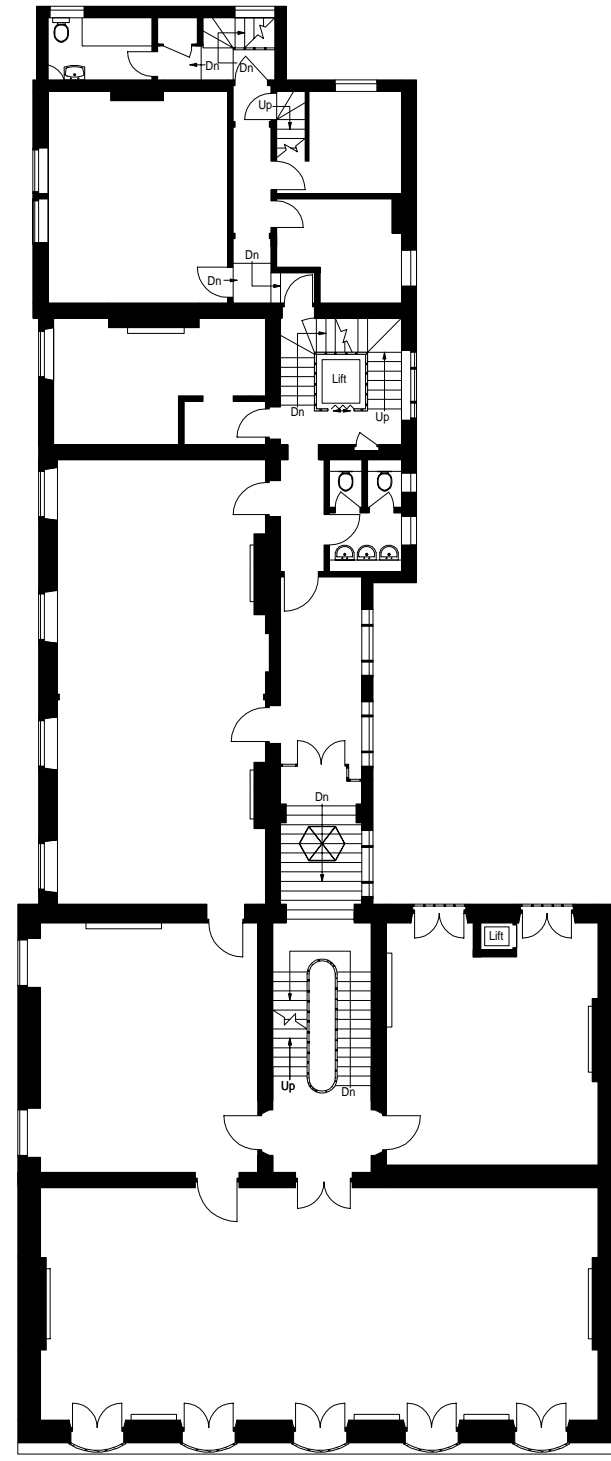

48 Bryanston Square, London, W1H 7LN

- - - - - = Reduced headroom below 1.5 mt / 5'0"

The Portman Estate
 38 Seymour Street,
 London W1H 7BP
 Date : August 2006
 Scale : 1:200