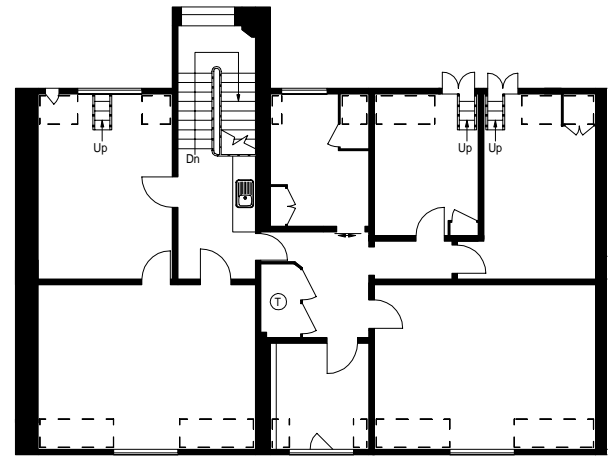

48 Bryanston Square, London, W1H 7LN

- - - - - = Reduced headroom below 1.5 mt / 5'0"

The Portman Estate
 38 Seymour Street,
 London W1H 7BP
 Date : August 2006
 Scale : 1:200