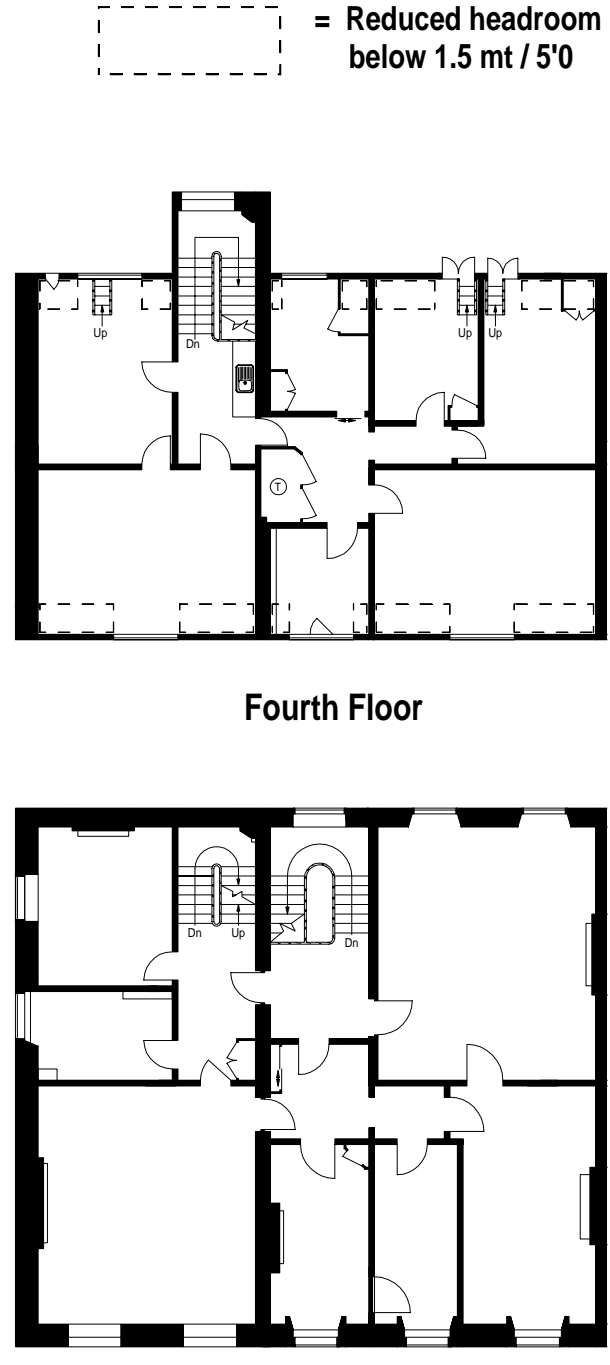

48 Bryanston Square, London, W1H 7LN

- - - - - = Reduced headroom below 1.5 mt / 5'0"

The Portman Estate
 38 Seymour Street,
 London W1H 7BP
 Date : August 2006
 Scale : 1:200