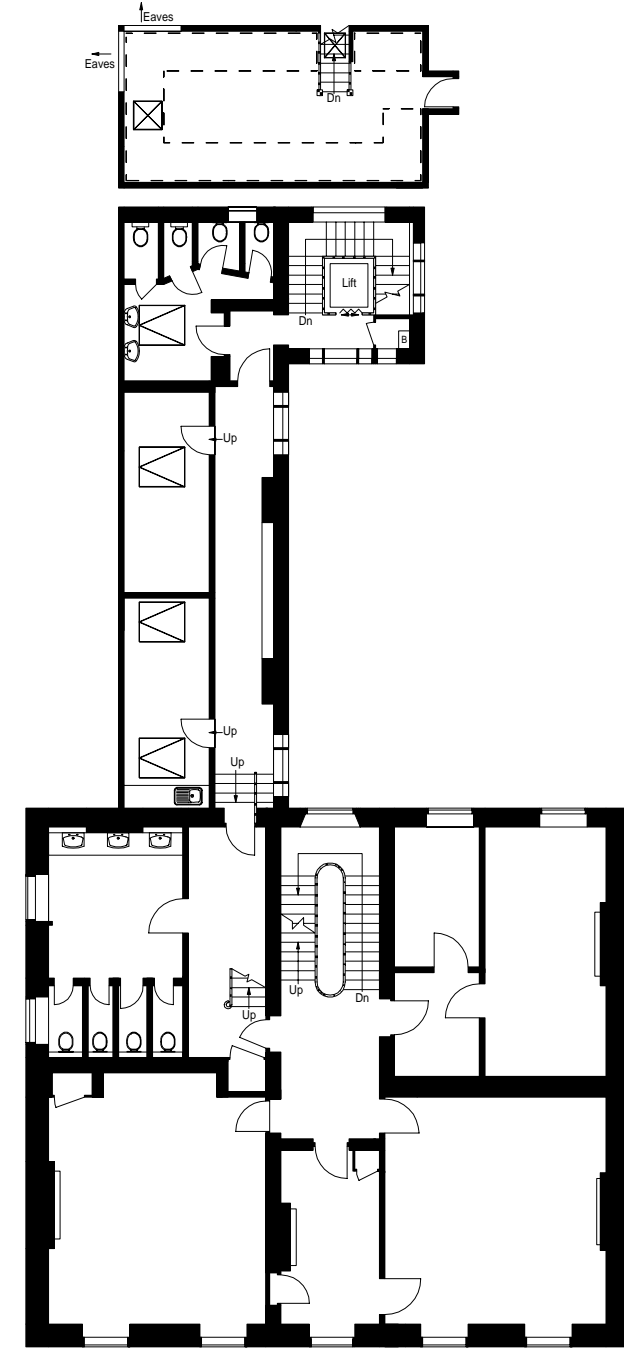

48 Bryanston Square, London, W1H 7LN

- - - - - = Reduced headroom below 1.5 mt / 5'0"

The Portman Estate
 38 Seymour Street,
 London W1H 7BP
 Date : August 2006
 Scale : 1:200