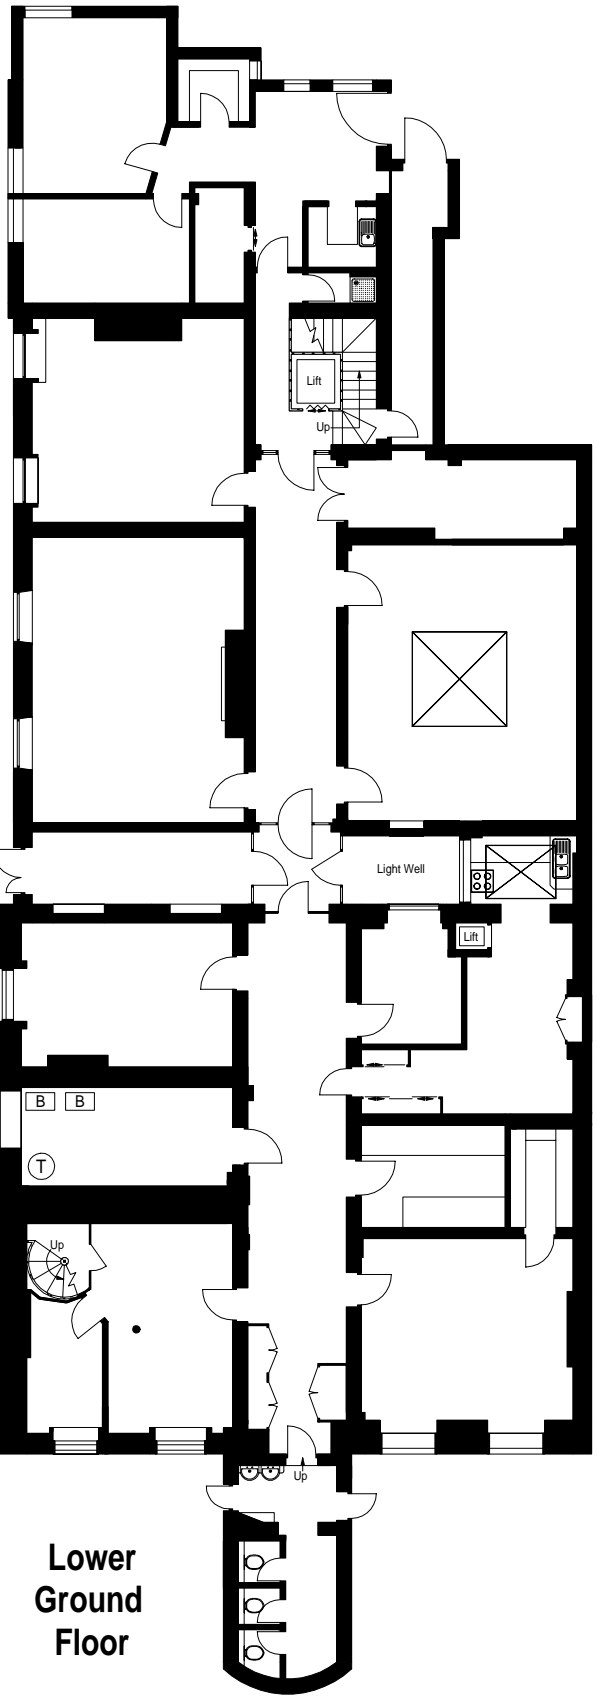

48 Bryanston Square, London, W1H 7LN

- - - - - = Reduced headroom below 1.5 mt / 5'0"

The Portman Estate
 38 Seymour Street,
 London W1H 7BP
 Date : August 2006
 Scale : 1:200