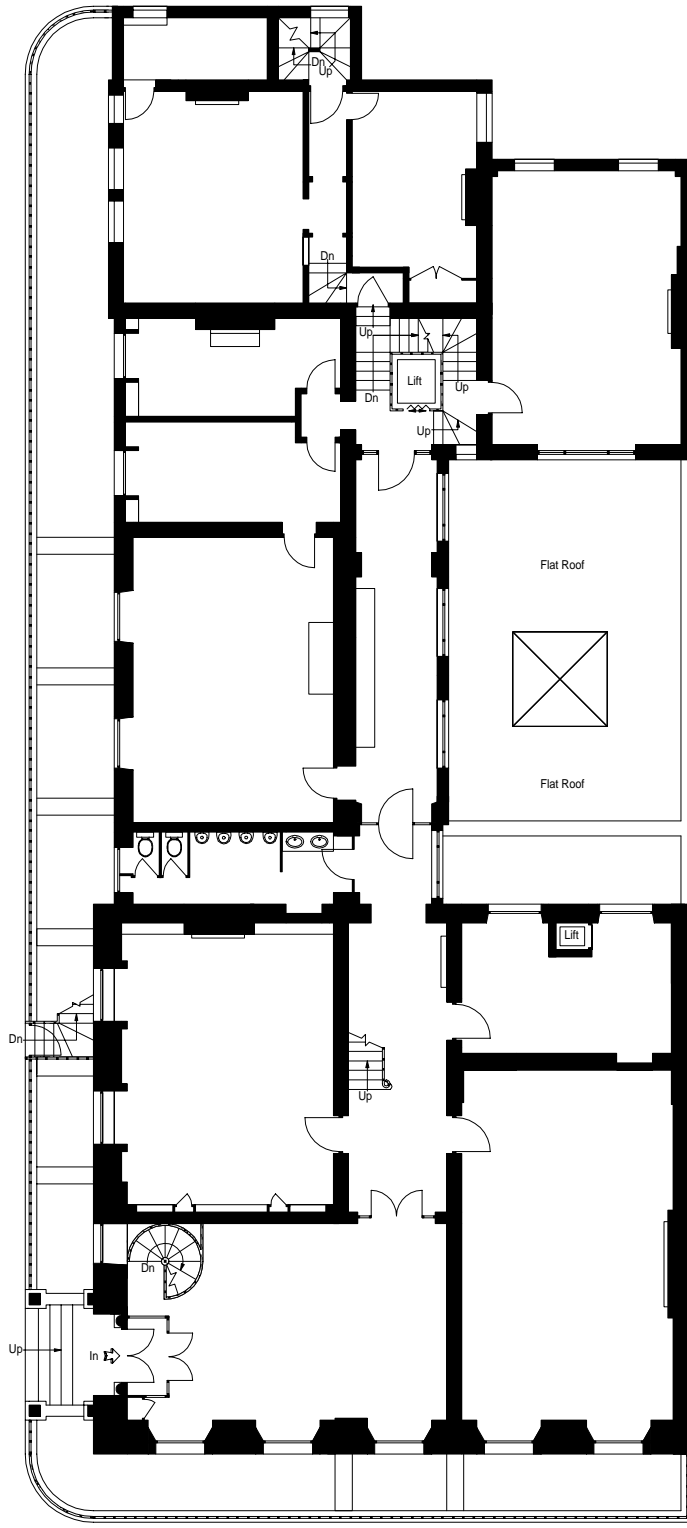

48 Bryanston Square, London, W1H 7LN

- - - - - = Reduced headroom below 1.5 mt / 5'0"

The Portman Estate
 38 Seymour Street,
 London W1H 7BP
 Date : August 2006
 Scale : 1:200