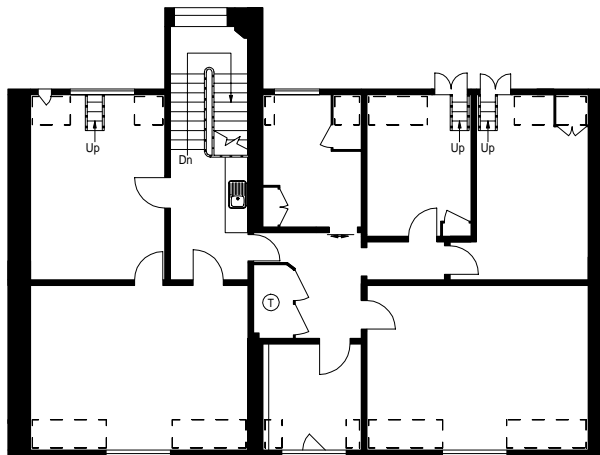

48 Bryanston Square, London, W1H 7LN

 = Reduced headroom
below 1.5 mt / 5'0

Fourth Floor

Third Floor

**The Portman Estate
38 Seymour Street,
London W1H 7BP**

**Date : August 2006
Scale : 1:200**