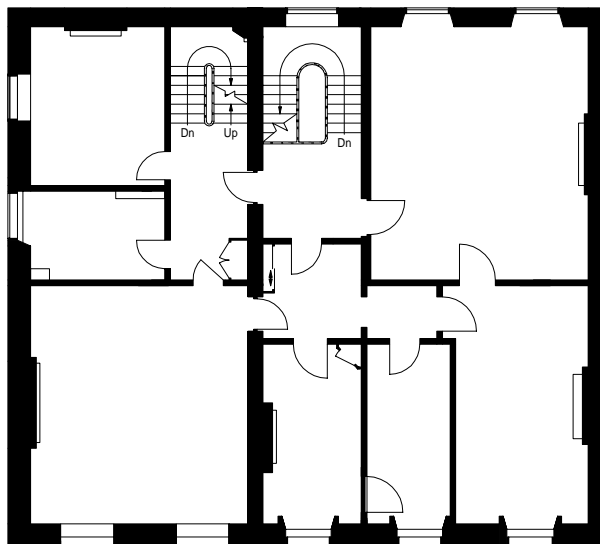

48 Bryanston Square, London, W1H 7LN

 = Reduced headroom
below 1.5 mt / 5'0

Fourth Floor

Third Floor

**The Portman Estate
38 Seymour Street,
London W1H 7BP**

**Date : August 2006
Scale : 1:200**